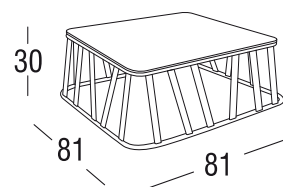

Design: Plazzogna - Papparotto  
Product: Coffee table  
Sizes: **cm 81x81x30h (32"x32"x12"h)**

### FEATURES

**Frame:** Aluminum  
Polyester powder coating (Akzo Nobel)  
**Top:** Colored tempered glass  
**Glides:** Nylon PA6  
**Finishings:** White, Coffee

Net weight unit  18

Gross weight  22,5

Units per package 2

Packages sizes  base cm 85x85x34h  
top glass cm 77x77x4,5h

Packages volume m<sup>3</sup> 0,27